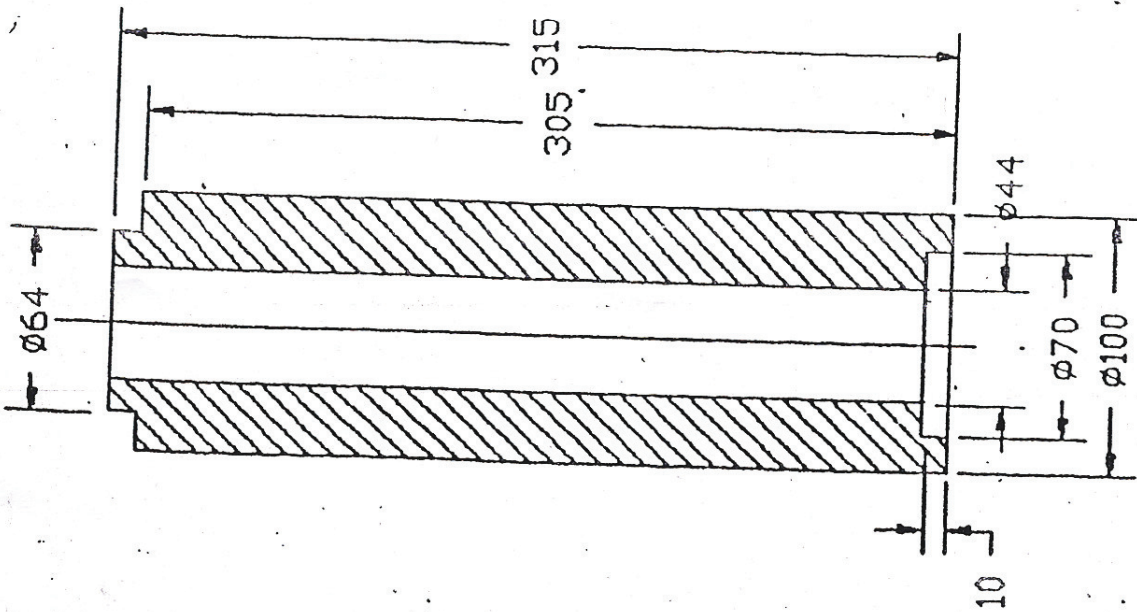

SLEEVE
(I.S. 1524-1960)
CODE NO. 77300100

SLEEVE

BHARAT HEAVY ELECTRICALS LIMITED BHOPAL	
ITEM- SLEEVE (FOR STEEL FOUNDRY)	
DRG.NO.- YME 2066	
DRN. BY B.KHAN DT. 6.10.93	SCALE-N.T.S. FIRST ANGLE PROJECTION.
CKD. BY S.V.S. NARAYANA	REV.-0 DATE-6.10.93.